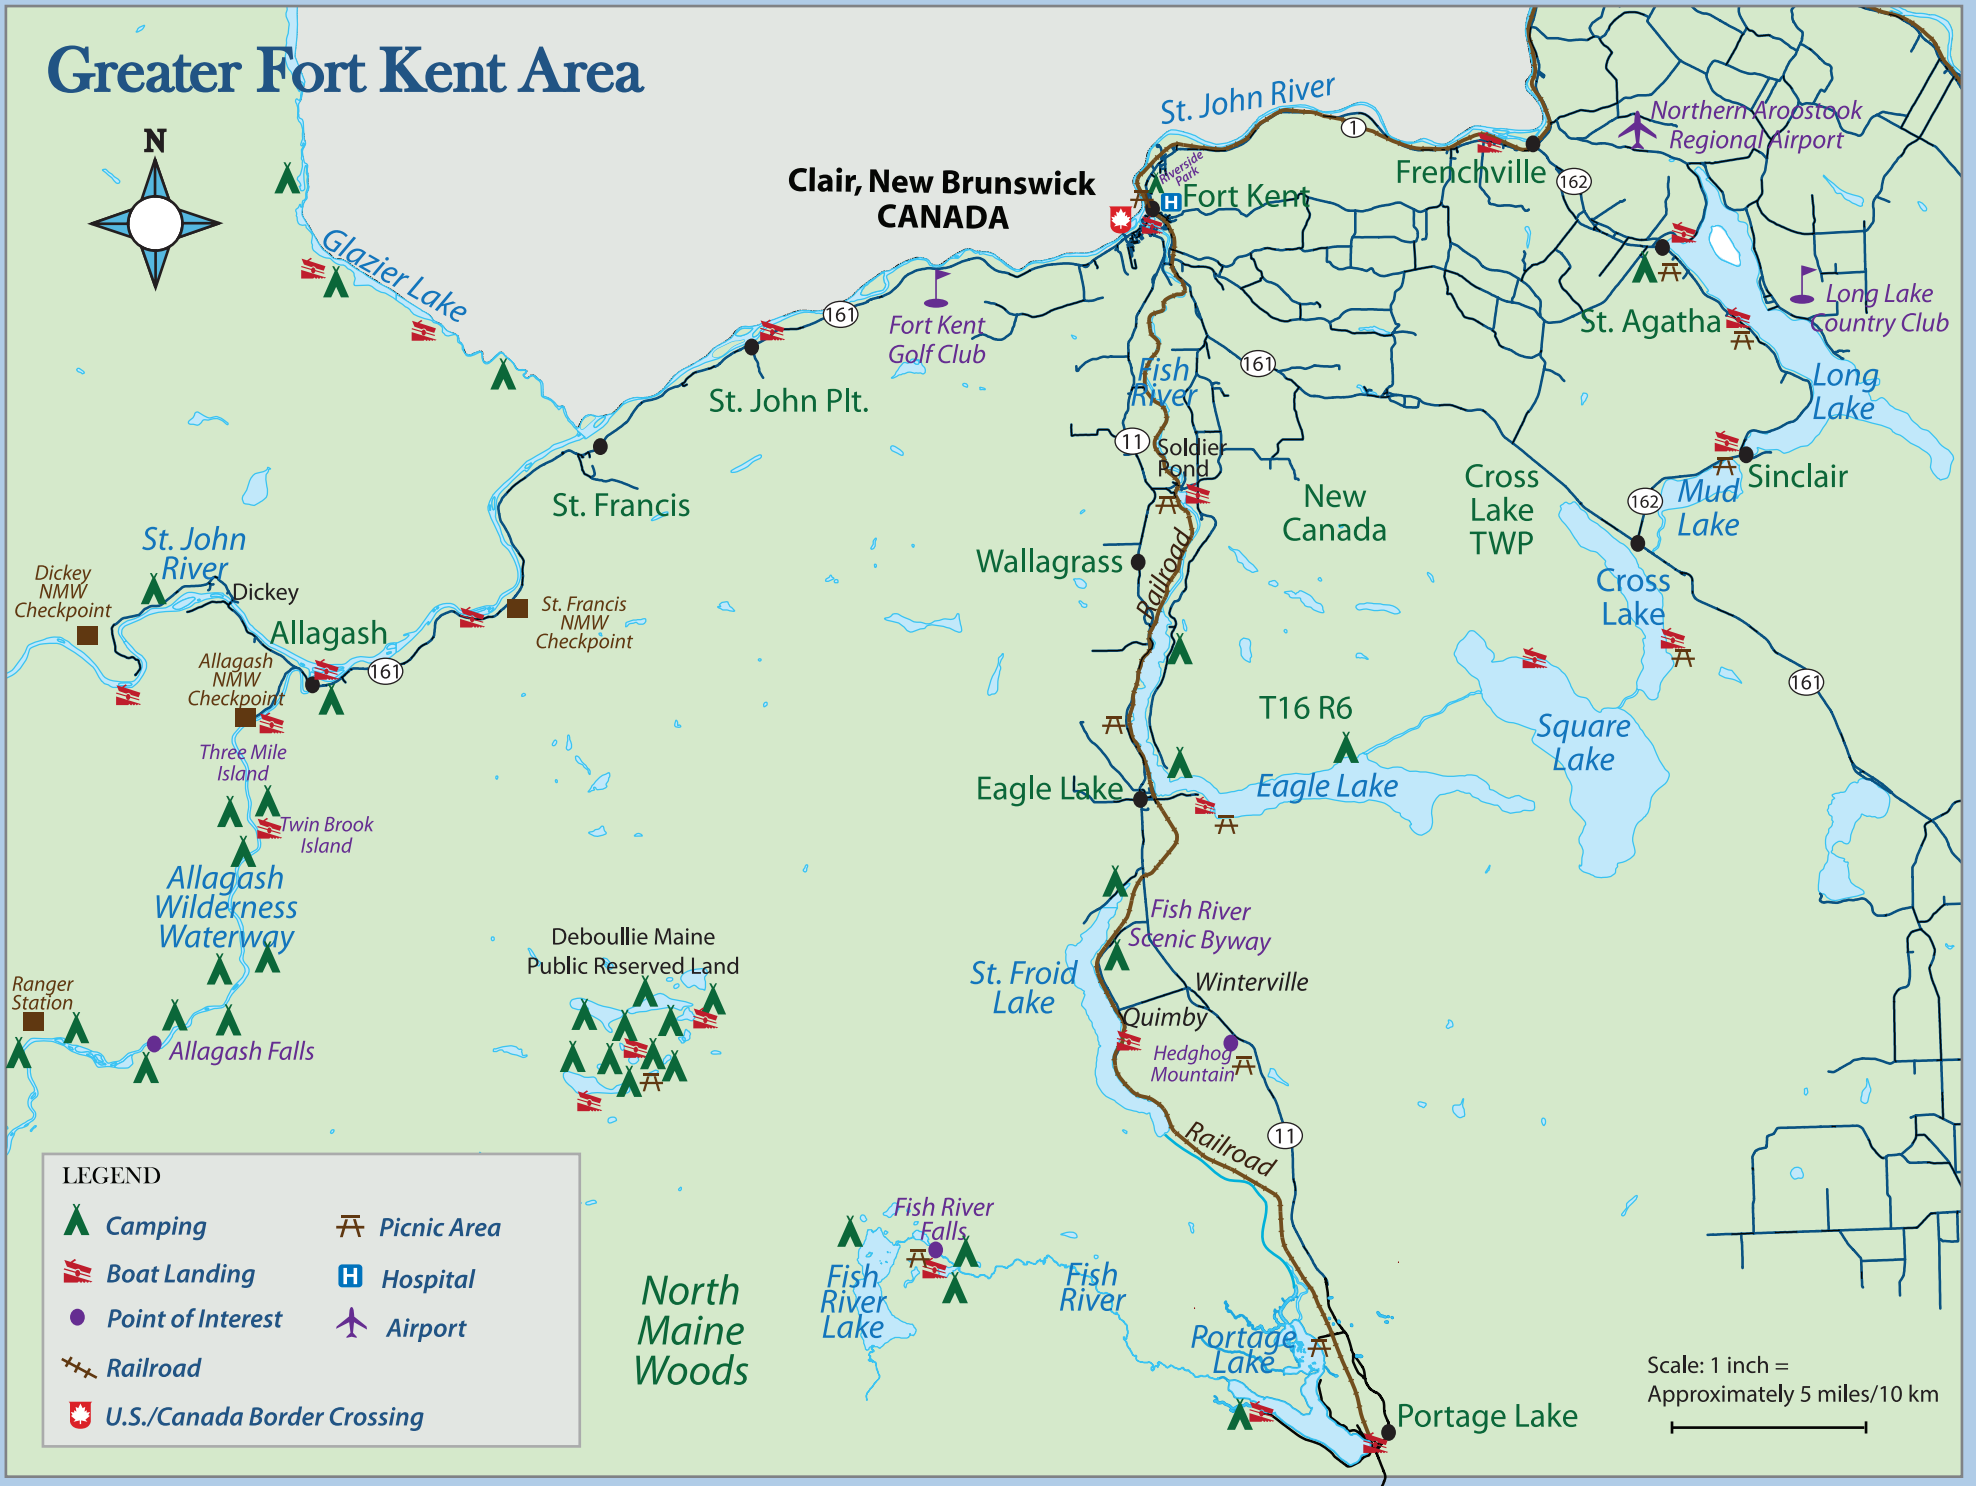

Greater Fort Kent Area

LEGEND

Camping	Picnic Area
Boat Landing	Hospital
Point of Interest	Airport
Railroad	
U.S./Canada Border Crossing	

Scale: 1 inch =
Approximately 5 miles/10 km